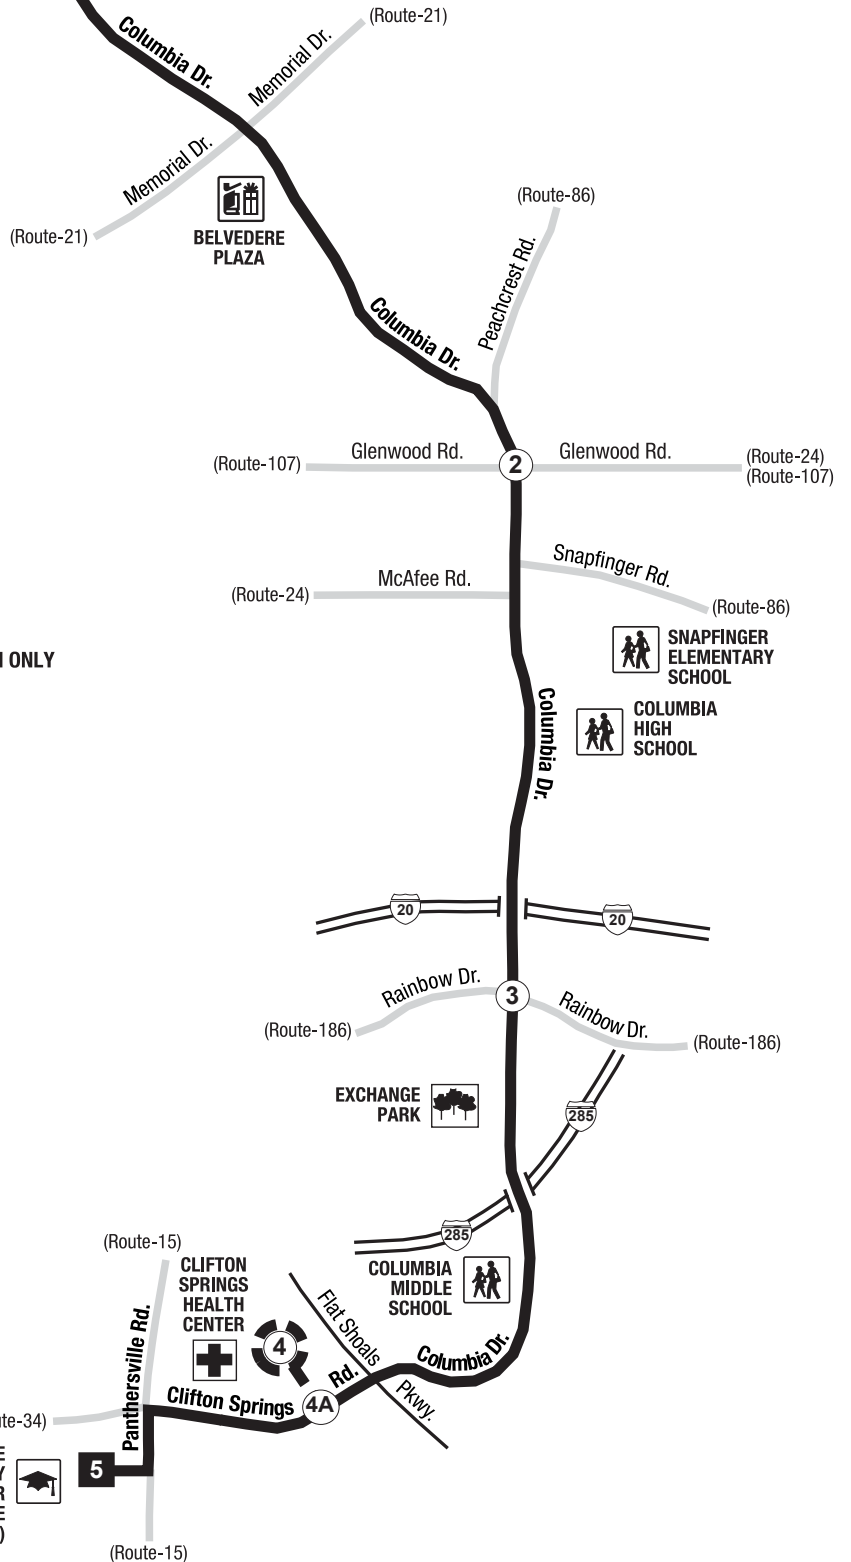

Routes intersecting at Avondale Station:
Rutas intersectando en la Estación Avondale:

- 8-North Druid Hills Road (South Bus Bay)
- 75-Lawrenceville Highway
- 114-Columbia Drive (South Bus Bay)
- 117-Rockbridge Road/Panola Road
- 120-East Ponce De Leon Avenue

NORTH
NORTE

- INTERSECTING ROUTES**
Rutas Intersectando
- NORTHBOUND DIRECTION ONLY**
Direccion hacia el norte

Routes intersecting at Georgia State University
Perimeter College (Decatur Campus):
Rutas que se cruzan en la Universidad Estatal de Georgia
Perimeter College (Decatur Campus):

- 15-Candler Road
- 34-Gresham Road
- 114-Columbia Drive

GEORGIA STATE UNIVERSITY
PERIMETER COLLEGE
(Decatur Campus)